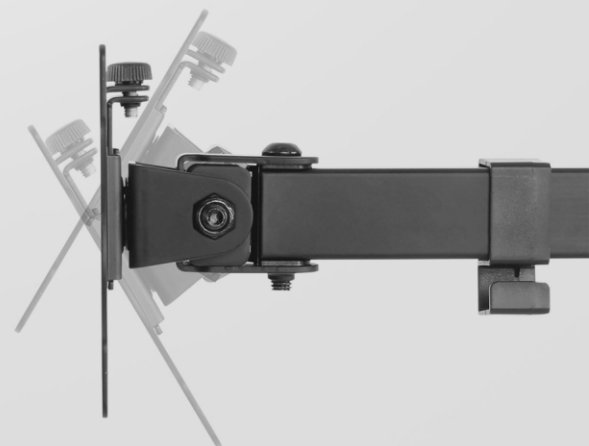

### **Full Articulation**

An adjustable bracket offers 15° tilt, 90° swivel, 360° rotation. Monitor can be placed in portrait or landscape orientation

### **Removable VESA Plate**

The VESA bracket attaches directly to your screen and slides onto the stand for easy screen mounting

### Detachable VESA Plate

Installing your monitor is quick and easy with the detachable VESA plate. Simply attach the plate to your monitor then, slide it into the bracket, and tighten the screw cap

## HEIGHT ADJUSTABLE

along center pole

TILT: +80° to -90°

SWIVEL: ±180°

ROTATION: 360°

**Integrated Cable Management**  
Detachable clips keeps cords clean and organized

**+/-45**  
TILT