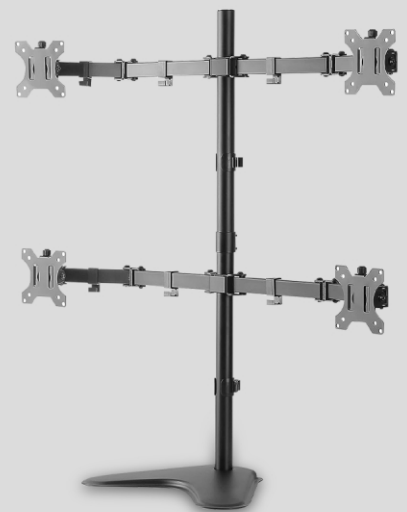

### **Removable VESA Plate**

The VESA bracket attaches directly to your screen and slides onto the stand for easy screen mounting

## **Technical Specs**

Color: Black

Screen Size: 13" to 32" inches

Weight Capacity per arm: 8 kgs (Total 32 kg)

VESA Standard: 75x75mm and 100x100mm

Height Adjustment: At all levels across pole length

### Detachable VESA Plate

Installing your monitor is quick and easy with the detachable VESA plate. Simply attach the plate to your monitor then, slide it into the bracket, and tighten the screw cap

### Cable Management

Cable clips help keep your space neat and organized. Store the included hex keys in the clip on the pole, so you can adjust your monitors in a flash