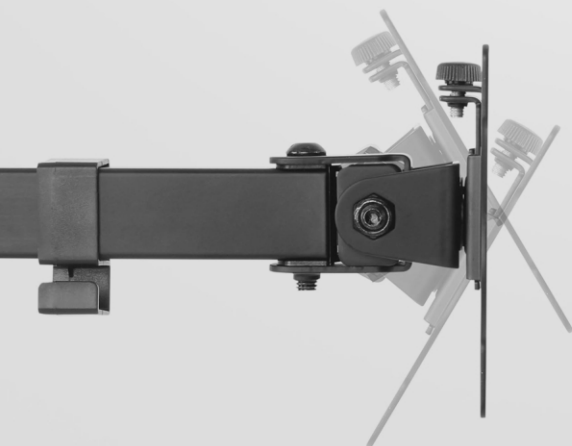

### **Full Articulation**

An adjustable bracket offers 15° tilt, 90° swivel, 360° rotation. Monitor can be placed in portrait or landscape orientation

### **Removable VESA Plate**

The VESA bracket attaches directly to your screen and slides onto the stand for easy screen mounting

### Detachable VESA Plate

Installing your monitor is quick and easy with the detachable VESA plate. Simply attach the plate to your monitor then, slide it into the bracket, and tighten the screw cap

## HEIGHT ADJUSTABLE

along center pole

TILT: +80° to -90°

SWIVEL: ±180°

ROTATION: 360°

**Integrated Cable Management**  
Detachable clips keeps cords clean and organized

**+/-45**  
TILT