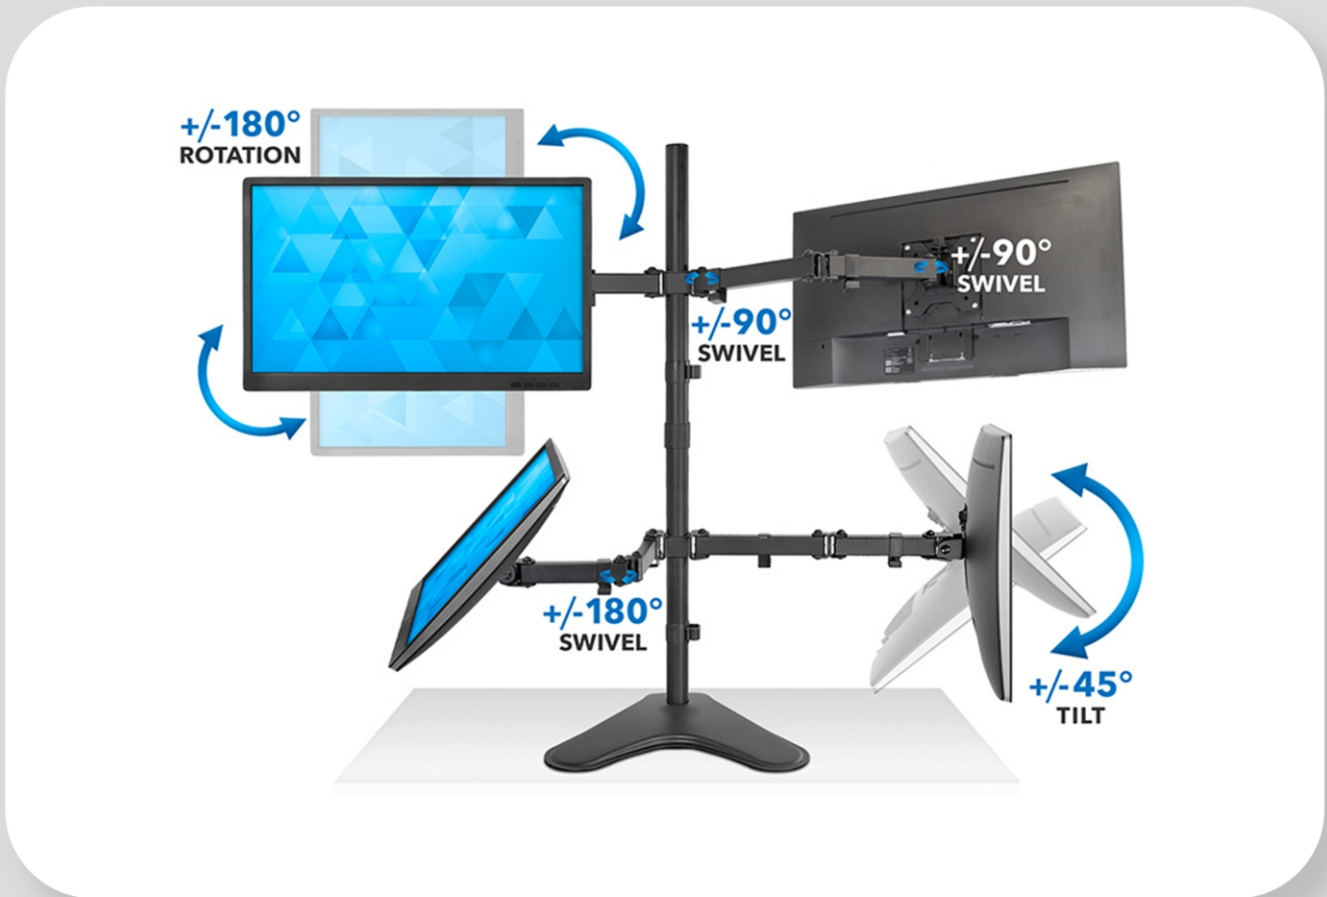

### **Removable VESA Plate**

The VESA bracket attaches directly to your screen and slides onto the stand for easy screen mounting

## **Technical Specs**

Color: Black

Screen Size: 13" to 32" inches

Weight Capacity per arm: 8 kgs (Total 32 kg)

VESA Standard: 75x75mm and 100x100mm

Height Adjustment: At all levels across pole length

### Detachable VESA Plate

Installing your monitor is quick and easy with the detachable VESA plate. Simply attach the plate to your monitor then, slide it into the bracket, and tighten the screw cap

### Freestanding Base

Freestanding base lets you place this monitor stand on top of your current desk. 15" wide design helps stabilize your screens and prevent tipping