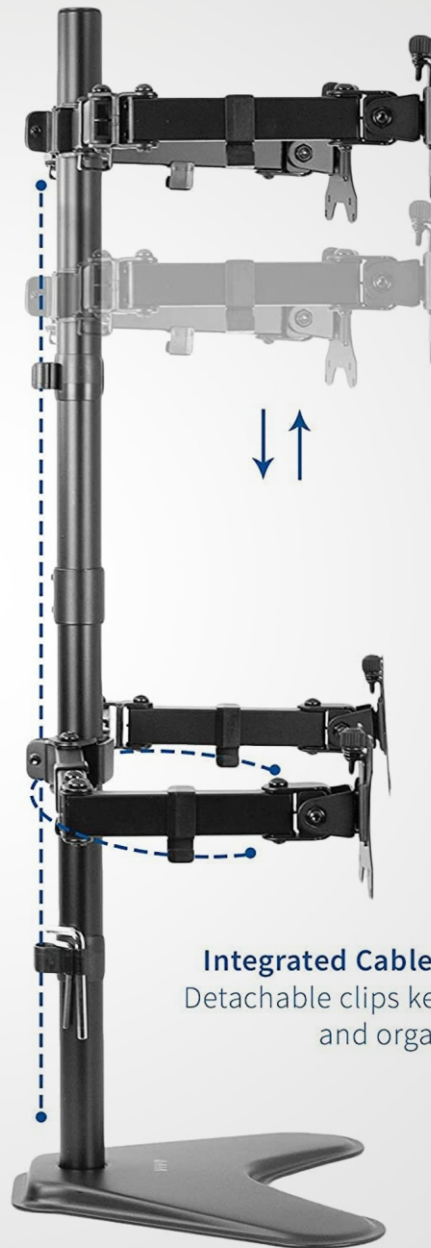

### Freestanding Base

Freestanding base lets you place this monitor stand on top of your current desk. 15" wide design helps stabilize your screens and prevent tipping

#### **FREESTANDING MONITOR STAND:**

Avoid the clamp or grommet base and place your monitors freely on your desktop. Adjust your monitors, along the 82cm pole, to eye level and improve your posture

#### **FEATURES & STABILITY:**

Four monitor free standing desk mount sits atop all types of desks with its sturdy base. High Grade Steel and Aluminum build and Heavy Duty base

## HEIGHT ADJUSTABLE

along center pole

TILT: +80° to -90°

SWIVEL: ±180°

ROTATION: 360°

**Integrated Cable Management**  
Detachable clips keeps cords clean and organized

**+/-45**  
TILT