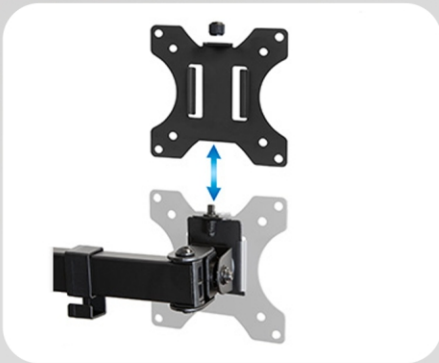

### **Removable VESA Plate**

The VESA bracket attaches directly to your screen and slides onto the stand for easy screen mounting

## **Technical Specs**

Color: Black

Screen Size: 13" to 32" inches

Weight Capacity per arm: 8 kgs (Total 32 kg)

VESA Standard: 75x75mm and 100x100mm

Height Adjustment: At all levels across pole length

### Detachable VESA Plate

Installing your monitor is quick and easy with the detachable VESA plate. Simply attach the plate to your monitor then, slide it into the bracket, and tighten the screw cap

### Cable Management

Cable clips help keep your space neat and organized. Store the included hex keys in the clip on the pole, so you can adjust your monitors in a flash